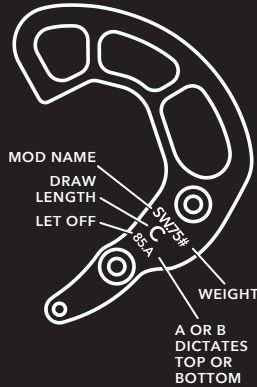

# MODS SPEC CHARTS

ON RIGHT-HAND BOW MODELS:

**MODULE B**  
is installed on TOP

**MODULE A**  
is installed on BOTTOM

## MOD ID KEY

ON LEFT-HAND BOW MODELS:

**MODULE A**  
is installed on TOP

**MODULE B**  
is installed on BOTTOM

**CONFIDENTIAL INFORMATION**

AUTHORIZED MATHEWS ARCHERY RETAILERS ONLY

RETAILERS.MATHEWSINC.COM

PLEASE NOTE THE WEIGHT ON ALL IMAGE MODS READ AS THE FOLLOWING:

MOD ENGRAVED	ACTUAL WEIGHT ON IMAGE
75 lb	50 lb
70 lb	47 lb
65 lb	43 lb
60 lb	40 lb

**IMAGE™ SWITCHWEIGHT MODS**

**85% LET OFF**

MOD LETTER	IMAGE DRAW LENGTH	50 LB DRAW WEIGHT PART NUMBERS	47 LB DRAW WEIGHT PART NUMBERS	43 LB DRAW WEIGHT PART NUMBERS	40 LB DRAW WEIGHT PART NUMBERS
A	30"	54000A	54030A	54060A	54090A
B	29.5"	54002A	54032A	54062A	54092A
C	29"	54004A	54034A	54064A	54094A
D	28.5"	54006A	54036A	54066A	54096A
E	28"	54008A	54038A	54068A	54098A
F	27.5"	54010A	54040A	54070A	54100A
G	27"	54012A	54042A	54072A	54102A
H	26.5"	54014A	54044A	54074A	54104A
I	26"	54016A	54046A	54076A	54106A
J	25.5"	54018A	54048A	54078A	54108A

**PHASE4™ 29 / PHASE4™ 33 / V3X™ 29 / V3X™ 33 / ATLAS™ SWITCHWEIGHT MODS**

**85% LET OFF**

MOD LETTER	PHASE4 29 & V3X 29 DRAW LENGTH	PHASE4 33 & V3X 33 DRAW LENGTH	ATLAS DRAW LENGTH	75 LB DRAW WEIGHT PART NUMBERS	70 LB DRAW WEIGHT PART NUMBERS	65 LB DRAW WEIGHT PART NUMBERS	60 LB DRAW WEIGHT PART NUMBERS
A	30"	31.5"	34"	54000A	54030A	54060A	54090A
B	29.5"	31"	33.5"	54002A	54032A	54062A	54092A
C	29"	30.5"	33"	54004A	54034A	54064A	54094A
D	28.5"	30"	32.5"	54006A	54036A	54066A	54096A
E	28"	29.5"	32"	54008A	54038A	54068A	54098A
F	27.5"	29"	31.5"	54010A	54040A	54070A	54100A
G	27"	28.5"	31"	54012A	54042A	54072A	54102A
H	26.5"	28"	30.5"	54014A	54044A	54074A	54104A
I	26"	27.5"	30"	54016A	54046A	54076A	54106A
J	25.5"	27"	29.5"	54018A	54048A	54078A	54108A