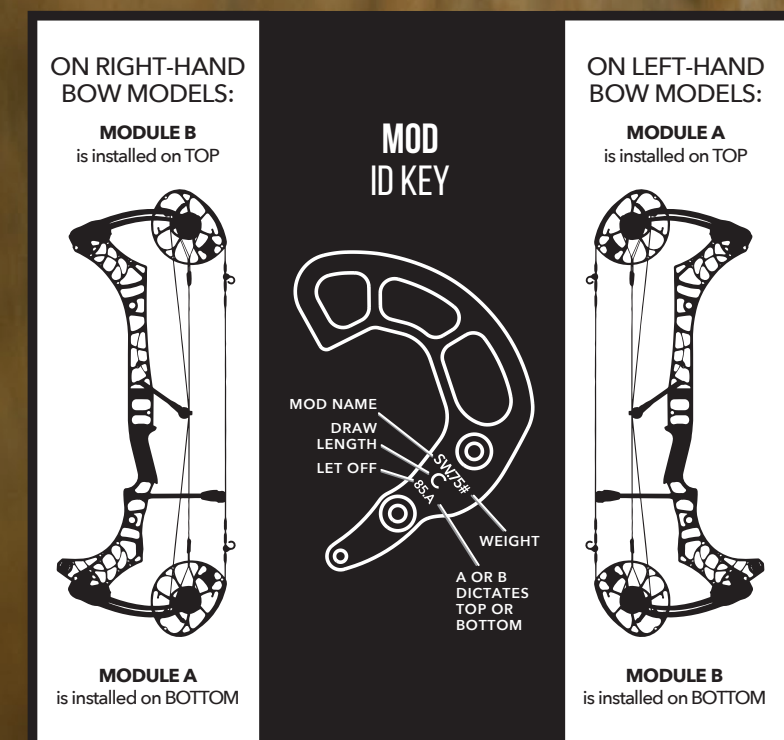

MODS SPEC CHARTS

CONFIDENTIAL INFORMATION AUTHORIZED MATHEWS ARCHERY RETAILERS ONLY

RETAILERS.MATHEWSINC.COM

RETAILERS.MATHEWSINC.COM